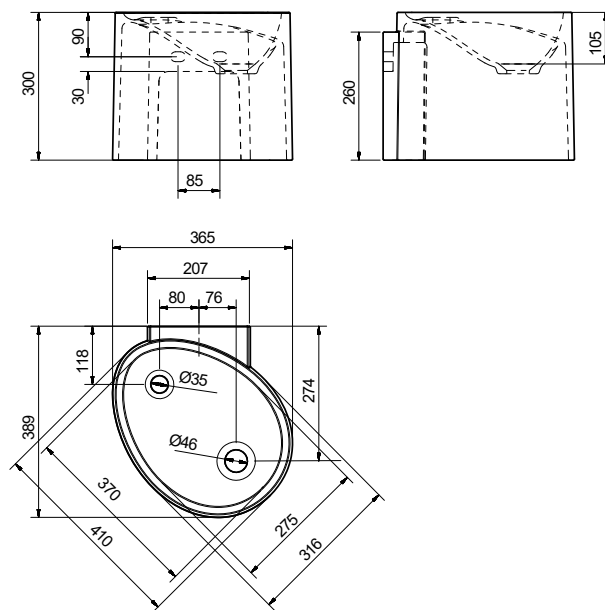

OVO

482-0403-90 / ovo s wall R

eumar
www.eumar.ee/113

Price is for base-model and does not include functional openings, accessories and customizations. / Der Preis bezieht sich ausschließlich auf das Standard Modell. Nicht beinhaltet sind Öffnungen, Zubehörteile und Maßanfertigungen / *Prix indiqués pour les modèles de base, n'inclus pas les options, ouvertures, accessoires ni adaptations.*

All drawings contain necessary measurements, which are subject to standard tolerances. They are stated in mm and are non-binding. Exact measurements, in particular of customized products, can only be taken from the finished product. Information about tolerances can be found in our General Terms and Conditions (GTC) - www.eumar.ee/gtc In the interests of technical progress we reserve the right to introduce technical modifications.